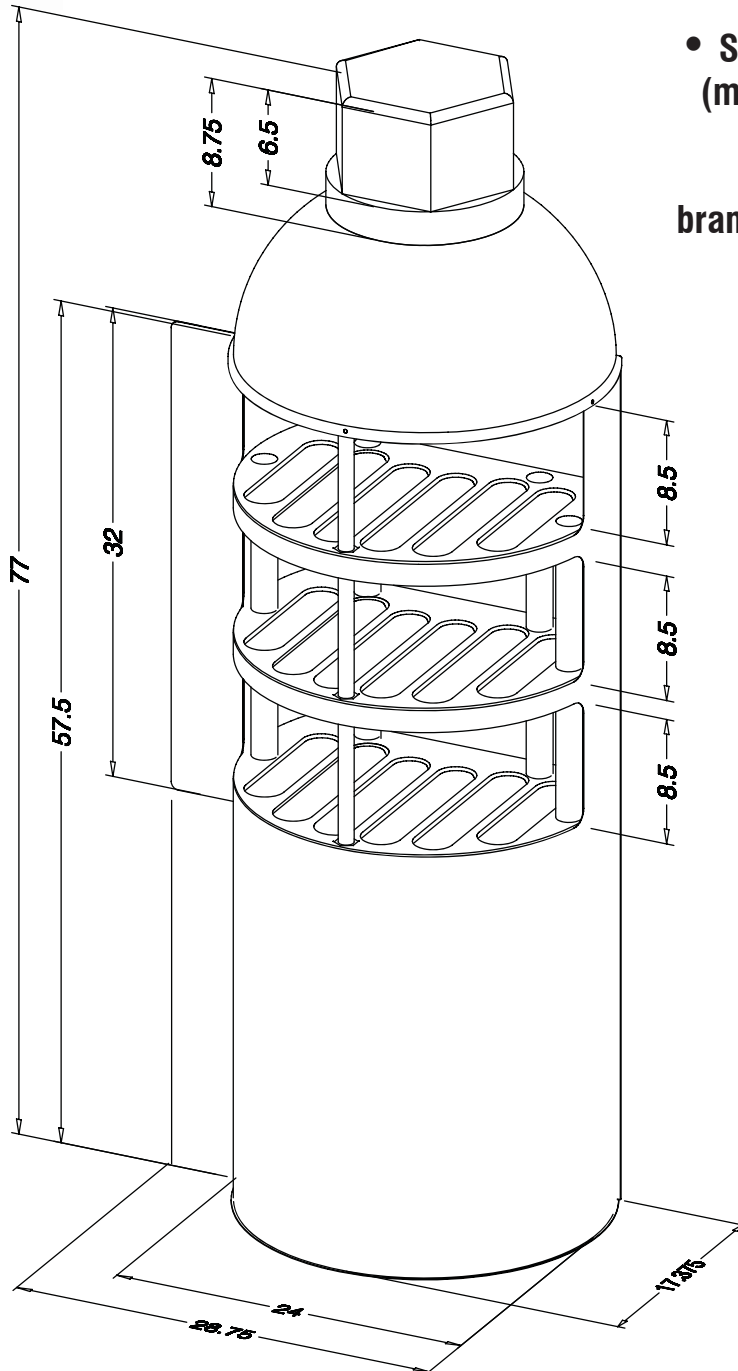

Now stock the display

Retail Display Dimensions and Features

Permanent Free-Standing Point-of-Purchase Merchandising Display

The educational sign attaches easily and educates DIY buyers on product uses.

- 3-inch round mini-sign alerts of new text-messaging program.
- Made of strong, durable plastic to withstand several seasons of merchandising and promotion.

- Stock and display 84 cans (more than six cases) of up to six different SKUs of LIQUID WRENCH® brand lubricants, penetrating oil, and grease.

Order as:
 Part # RMLWBB1-7
 UPC # 0 78698 21754 3
 SCC # 1 00 78698 21754 0
 (Box 1 of 2)

Part # RMLWBB2-7
 UPC # 0 78698 21755 0
 SCC # 1 00 78698 21755 7
 (Box 2 of 2)

The display features a flat back to allow use against a flat wall. At the bottom rear, is a small trap door to allow storage of an additional 2 cases of product.